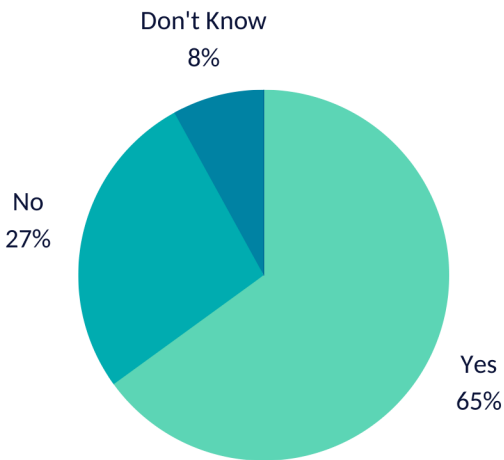

LOCAL MUSEUMS FACT SHEET

"My local museum is a safe haven that I can enjoy by myself, with my partner or friends. I appreciate that throughout my life I can continue to visit the museum and walk away with a new understanding of something [...] If it wasn't for the museum, I may have never recognized my passion for the environment."

- Survey Respondent

Are you aware of local museums in your community?

A local museum has a collection that normally includes objects of local significance, and tells a community or region's story. Such museums are often small and run by volunteers.